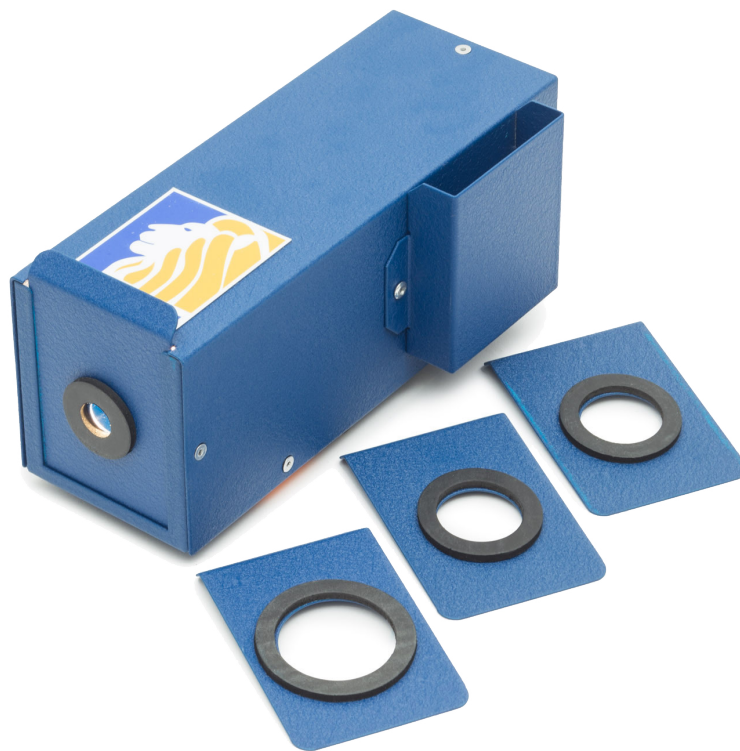

Excellence in Animal Care Since 1915
USA

High Intensity LED Egg Candler

Lyon's newest High Intensity LED Candler sets the bar even higher for the most lightweight, most efficient professional candler yet! Designed with a custom beam that uses a specific light spectrum and intensity for the unique environment of specialty eggs. Field-tested by leading zoo's, labs and wildlife conservation organisations, this light gives maximum penetration of dark, mottled and exotic eggs while dramatically reducing weight, noise and heat associated with other candler brands. Comes with a power supply, sturdy stand, and an adapter slides for focusing the light beam for various size eggs.