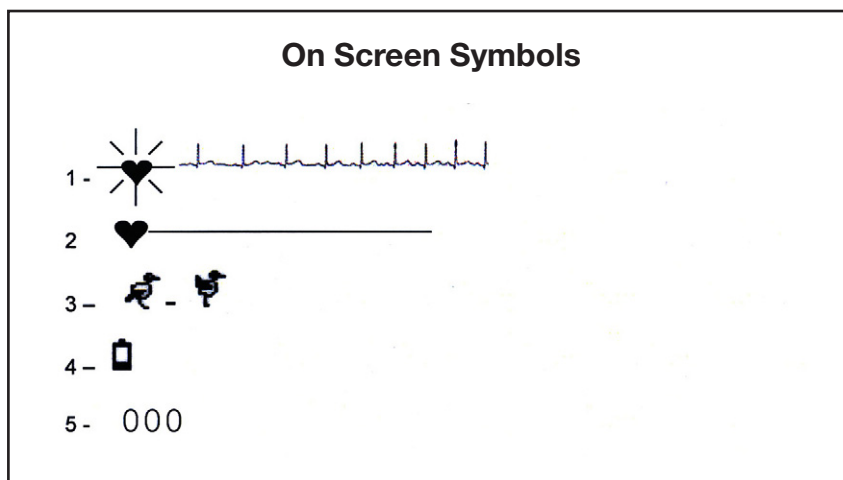

# Buddy Egg Monitor Mk2

saves your chicks from Dead in Shell (DIS)!

Innovative and invaluable tool for precise monitoring of embryonic health. This clever box monitors the faint heartbeat of the embryo without disturbing it. Ideal for checking on the health of valuable eggs. Buddy saves lives of chicks by giving the breeder warning of a drop in heartbeat at hatching, in time to intervene and remove the possibility of opening or discarding eggs which still have live chicks inside.

1. Flashing heart & pulse line, chick's heart is beating.
2. Black heart & flat line, no pulse.
3. Animated bird, chick is moving.
4. Flashing battery, replace battery.
5. 3-digit number, heart beats per minute.